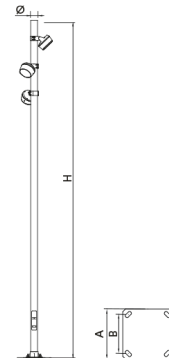

Streetlamp Ciclo

ICCLC+APCL

By BRC Design © ® BENITO

The **CICLO STREETLIGHT** is a decorative Light Point designed to meet any lighting requirement that may arise in an urban development project. It offers all the features of the latest LED technology in a simple, minimalist, and unobtrusive aesthetic. **With this streetlight and its multiple configurations, all the needs of any project can be met.**

The **CICLO streetlamp** consists of a cylindrical Pole and a fully customizable combination of CICLO Floodlights . Available in heights ranging from 4 to 8 meters, it can accommodate up to five or six Floodlights . With the CICLO Floodlight , adjustable on both axes (vertical and horizontal) and featuring advanced LED technology, designers can precisely control the lighting of the space, down to the smallest detail.

-	H	Ø	A	B	
CICLO	4000	120 - 127	300	200	M18X500
CICLO	5000	120 - 127	300	200	M18X500
CICLO	6000	120 - 127	300	200	M18X500
CICLO	8000	120 - 127	400	300	M18X500

+49 (0) 521 450 131-2 | mb@bas-mobiliar.de