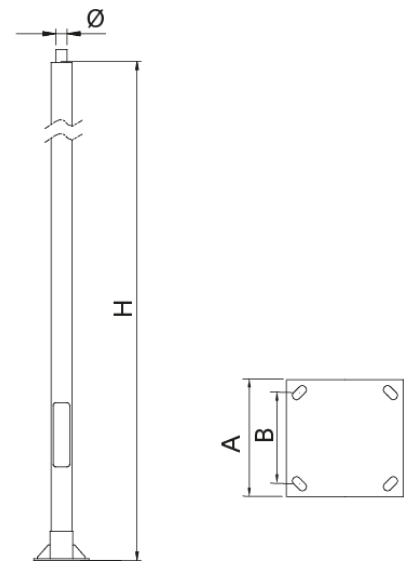

Streetlamp Essentials

ICCLE+ILDLD

By Ramón Úbeda - Otto Canalda © ® BENITO

The **FAROLA ESSENTIALS**, designed to highlight the aesthetics of the Deco luminaire, is the perfect synthesis of an urban Light Point adapted to BN Technology. With its simple and minimalist geometry, the **FAROLA ESSENTIALS** boasts a neutral aesthetic that simultaneously lends character to even the most architecturally significant urban development projects.

POLE:

Cylindrical Pole made of S-235 JR steel Hot-welded 4 to 6 m high for TOP fixing Ø60 or Ø100 for ESSENTIALS. Textured black finish RAL 9005.

Ref.	H	A	B
ICCL40ES1	4000	300	200
ICCL50ES1	5000	300	200
ICCL60ES1	6000	300	200