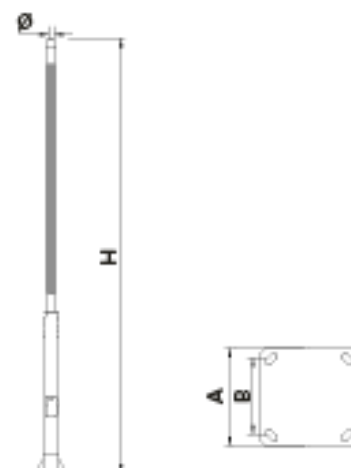

Pole Siena

ICS40

AENOR
EN40

Classic style Pole made from a single piece of S-235 JR galvanized steel. Standard finish in micro-textured black.

Total height of the Pole : 4 meters, with a 60 mm diameter top. The base incorporates a reinforcing ring and 4 brackets, providing greater rigidity and stability. The Siena Pole is specially designed to combine with the Siena luminaire, forming an elegant, modern street light set with a distinctly decorative character, ideal for areas with a classic style.

Optional:

- Anti-urine treatment at the base.
- Finished in RAL paint of your choice.

Ref.	H	Ø	A	B	
ICS40	4000	60	300	200	M18x500

ILNA

ALS