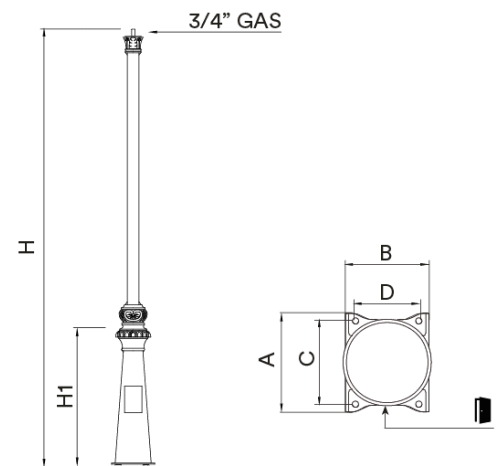

Classic style Pole with a cast iron base, anti-rust primer, and black finish. Hot-dip galvanized steel shaft with a standard micro-textured black finish.  
 Total Pole height: 3.2 meters, with 3/4" GAS female TOP termination (3/4" fitting not included). Classic design intended for historical, monumental spaces or Residential areas with a traditional profile that enhances its surroundings.

Optional:

- Double and triple format with Villa IRVI71
- Custom-made shaft up to 4 meters high

Ref.	H	H1	A	B	C	D				
ICVI32	3200	905	320	275	273	207	M18x500	X	X	X

ILIS

ILNA