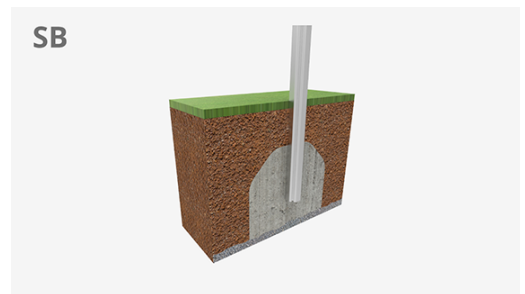

Boom

JC16

6+

			
A=5100mm	20m ²	1m	1

Ground anchoring screws not included.

Playful features: