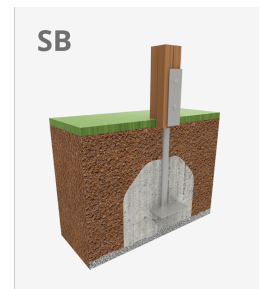

Klasik 1

JK001B

3+

Certified
EN1176
product

If you like wooden elements, the KLASIK collection is made for you. Playability, great challenges and colours for all.

A x B			
A=5540mm	20m ²	1.36m	6
B=4090mm			

Materials:

Structure, Laminated wood: scandinavian laminated pine wood treated in autoclave Class IV. Finished with two layers of Lasur paint. In case of being subjected to bad weather conditions, laminated pine wood can present some tiny cracks on the surface that do not reduce its durability at all. As regards resin and knots, please note that these are part of its natural appearance.

Panels, ECOPLAY: 10-12-15-19mm thick HPDE produced with recycled materials. High-density polyethylene characterised by its resistance to chemical abrasives. As a polymer, it is unaffected by corrosion. Due to its light elastic nature, it offers high resistance to impact, making it very difficult to break.

Platforms, Phenolic: birch plywood coated with a phenol film on both sides. Wire mesh anti-slip surface. Waterproof lateral protection.

Nets, Anti-vandal reinforced rope: Ø 16mm, 6 twisted steel cables, covered in polypropylene. High durability plastic connectors.