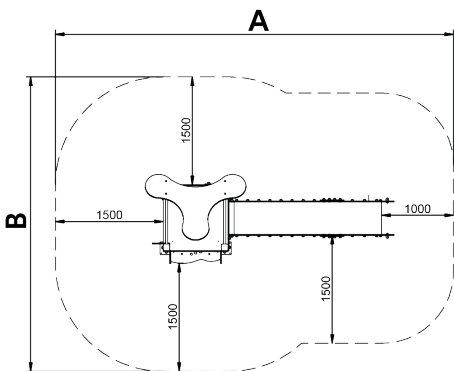

Klasik 1

JK001B

3+

Certified
EN1176
product

If you like wooden elements, the KLASIK collection is made for you. Playability, great challenges and colours for all.

A x B			
A=5540mm	20m ²	1.36m	6
B=4090mm			

Panels, ECOPLAY: 10-12-15-19mm thick HPDE produced with recycled materials. High-density polyethylene characterised by its resistance to chemical abrasives. As a polymer, it is unaffected by corrosion. Due to its light elastic nature, it offers high resistance to impact, making it very difficult to break.

Biggest part (mm): 3340x40x40 / Heaviest part (kg): 44

IMPACT ZONE: security area and ground coverings according to the EN1176-1:2017 standard.

Spare parts availability: 10 years.

Ground anchoring screws not included.