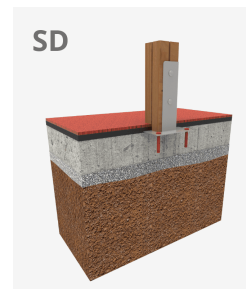

Klasik 1

JK001B

3+

Certified
EN1176
product

If you like wooden elements, the KLASIK collection is made for you. Playability, great challenges and colours for all.

A x B			
A=5540mm	20m ²	1.36m	6
B=4090mm			

Materials:

Structure, Laminated wood: scandinavian laminated pine wood treated in autoclave Class IV. Finished with two layers of Lasur paint. In case of being subjected to bad weather conditions, laminated pine wood can present some tiny cracks on the surface that do not reduce its durability at all. As regards resin and knots, please note that these are part of its natural appearance.

Panels, ECOPLAY: 10-12-15-19mm thick HPDE produced with recycled materials. High-density polyethylene characterised by its resistance to chemical abrasives. As a polymer, it is unaffected by corrosion. Due to its light elastic nature, it offers high resistance to impact, making it very difficult to break.

Platforms, Phenolic: birch plywood coated with a phenol film on both sides. Wire mesh anti-slip surface. Waterproof lateral protection.

Nets, Anti-vandal reinforced rope: Ø 16mm, 6 twisted steel cables, covered in polypropylene. High durability plastic connectors.