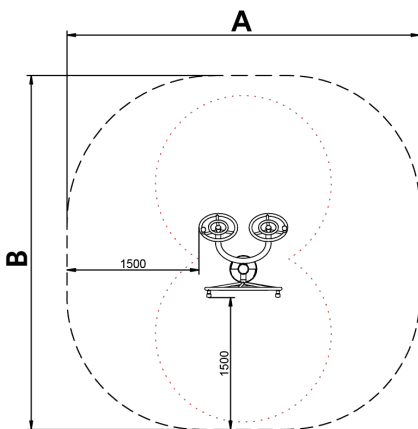

Wheel AD

JSA005D

14+

Certified
EN16630
product

BENITO's healthy elements allow older people and adults to practice sports in both public and private spaces, allowing people to increase their well-being and quality of life, promoting health and social relationships.

- **Health functions**, cardiovascular and respiratory improvement, muscle strengthening, agility, flexibility and coordination of movements.

- **Social functions**, creation of leisure activities, promoting social integration, and greater recreational use of public spaces.

A x B

A=4010mm 14.10m² -m 2

B=4027mm

SD

SB