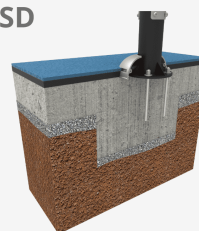

A x B

A=4010mm 14.10m² -m 2

B=4027mm

SD

SB

Materials:

Benefits : Improves mobility of the upper limbs. Improves overall flexibility of the shoulder joints, collarbones, elbows and wrists.

Instructions for use:

Structure, Metal: Galvanized and oven-painted S235 steel tube. Its dimensions are $\varnothing 114\text{mm} \times 2.5\text{mm}$ thick. Moving parts and connecting tubes: $\varnothing 60\text{mm} / \varnothing 48\text{mm} \times 2\text{mm}$ thick. $\varnothing 38\text{mm} / \varnothing 32\text{mm} \times 2\text{mm}$ thick. Paint: 1 coat of powder coating made from a mixture of polyester resins, hardeners and pigments, lead-free and highly resistant to weathering. Color combination: Matt black and metallic grey RAL9006

AISI304 stainless steel screws

Handles : Thermoplastic rubber

Seats/Trims: Rotomolded HDPE with a thickness of 6-10mm.

Pedals/Pegs: PP

- None of the materials require special treatment for disposal.
- If the equipment is subject to severe use, the maintenance schedule should be increased.
- Do not use the product before completing installation/maintenance.
- See maintenance instructions.