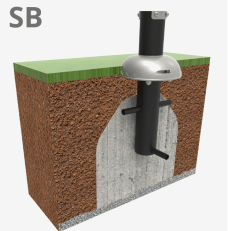

A x B

A=4010mm 14.10m² -m 2

B=4027mm

SD

SB

Materials:

Benefits : Improves mobility of the upper limbs. Improves overall flexibility of the shoulder joints, collarbones, elbows and wrists.

Instructions for use:

Structure, Metal: Galvanized and oven-painted S235 steel tube. Its dimensions are $\varnothing 114\text{mm} \times 2.5\text{mm}$ thick. Moving parts and connecting tubes: $\varnothing 60\text{mm} / \varnothing 48\text{mm} \times 2\text{mm}$ thick. $\varnothing 38\text{mm} / \varnothing 32\text{mm} \times 2\text{mm}$ thick. Paint: 1 coat of powder coating made from a mixture of polyester resins, hardeners and pigments, lead-free and highly resistant to weathering. Color combination: Matt black and metallic grey RAL9006