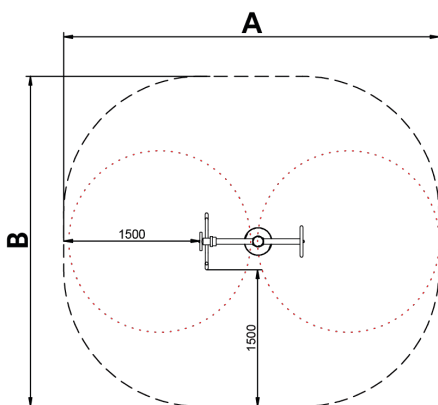

Rudder AD

JSA009D

14+

Certified
EN16630
product

The **healthy elements manufactured by BENITO** enable people to exercise in both public and private spaces, increasing their well-being and quality of life while boosting health and social relations.

- **Health functions:** improving cardiovascular and respiratory functions, strengthening muscles and enhancing agility, flexibility and coordination of movements.

- **Social functions:** creating leisure activities, promoting social integration and a more intensive recreational use of public spaces.

A x B

A=4010mm 14.10m² -m 2

B=4027mm

SD

SB