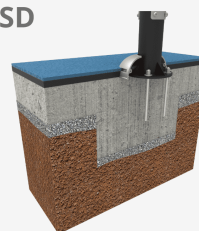

A x B

A=4010mm 14.10m² -m 2

B=4027mm

SD

SB

Materials:

Benefits: increase mobility of upper limbs. Improve flexibility of shoulder and wrist joints.

Use instructions:

1. Grasp the rotating wheel with both hands and turn it in clockwise and counterclockwise direction.
2. Grasp each handle with a hand and turn it clockwise and counterclockwise direction.

Structure, Metal: S235 galvanised and powder-coated steel tube. \varnothing 114mm x 3mm thick. Moving parts: \varnothing 60mm / \varnothing 48mm x 2mm thick. Connecting tubes: \varnothing 38mm / \varnothing 32mm x 2mm thick. Paint: 1 coat of powder paint consisting of a mixture of polyester resins, hardeners and pigments, free of lead and with high resistance to bad weather conditions. Colour combination: matte black and metallic grey RAL 9006.

Fixings: AISI 304 stainless steel screws.

Handles: thermoplastic rubber.

Seats / Covers: 6-10mm thick rotomoulded HDPE.

Pedals / Plugs: PP

- None of the materials requires a specific treatment for its disposal.
- If the product is subject to severe use, maintenance should be increased.
- Don't use the product before the installation/maintenance is ready.
- Please check the maintenance instructions.