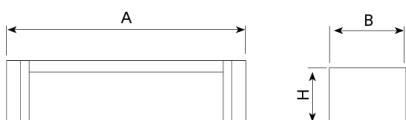

UM396H

Bench

Trau

Low
maintenance

Bench made of smooth, granite-gray precast concrete. Bench kit for easy on-site assembly. Savings in transportation and storage costs. Recommended anchoring: Self-supporting.